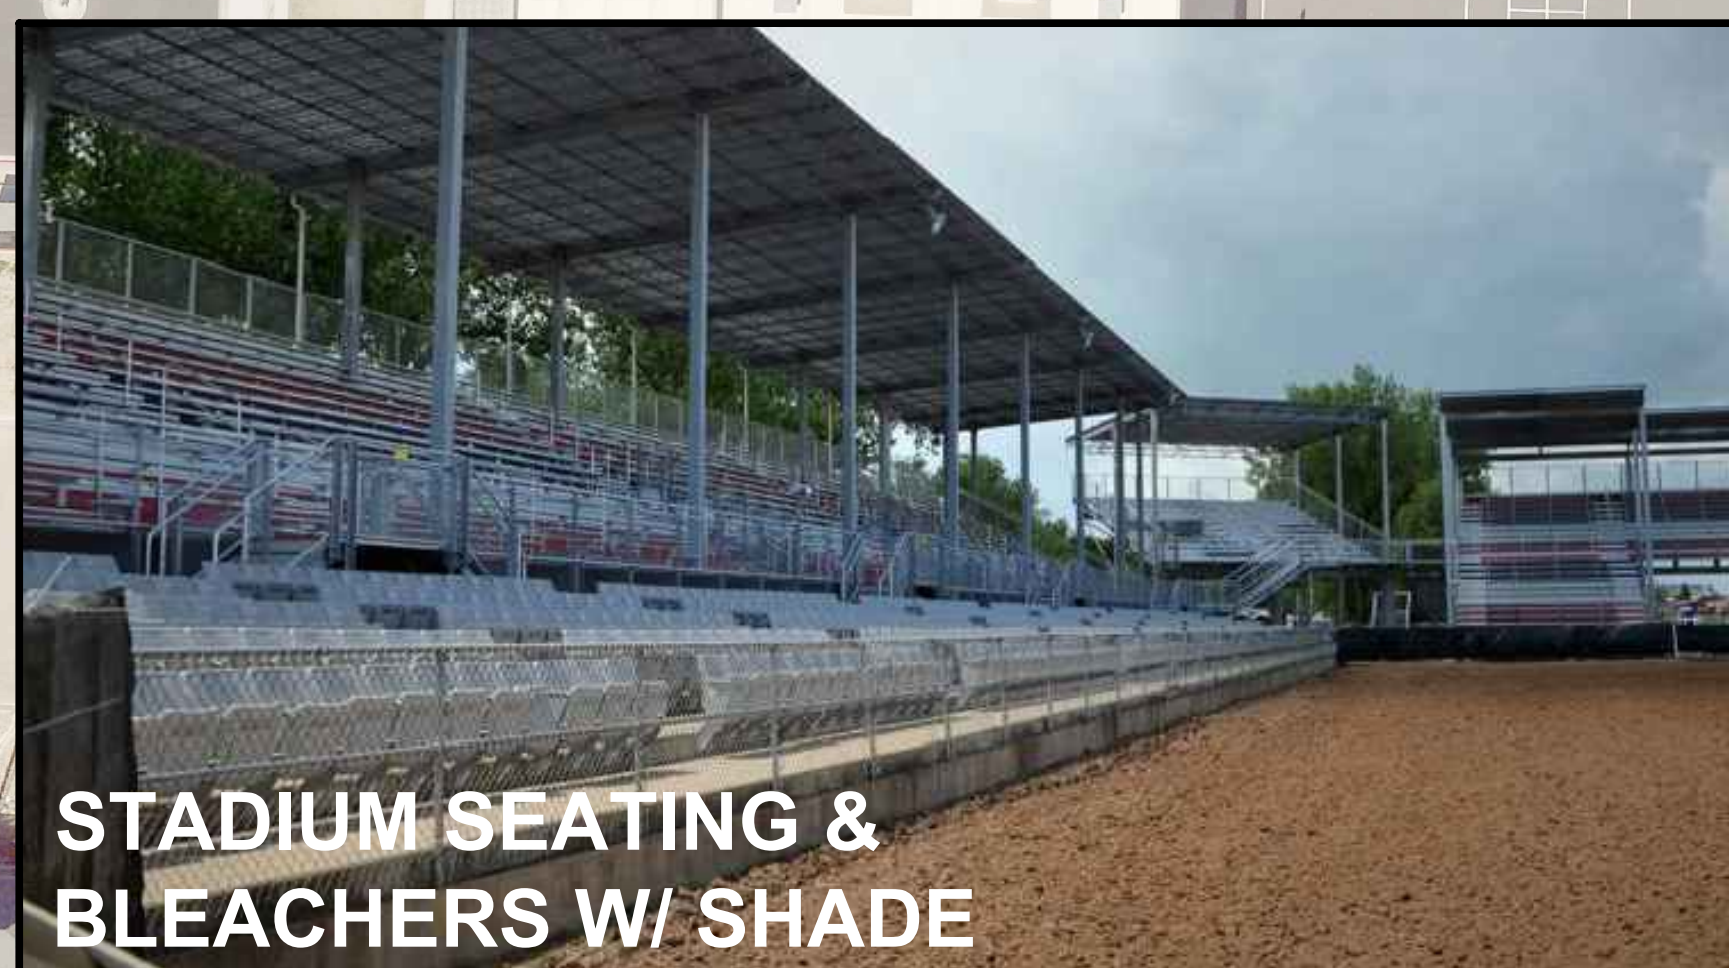

ST. GEORGE LIONS
DIXIE ROUND-UP RODEO

ST. GEORGE LIONS
DIXIE ROUND-UP RODEO

STADIUM SEATING &
BLEACHERS W/ SHADE

BLEACHERS W/ SHADE

PORTABLE ROLLER HOCKEY

FOR ILLUSTRATIVE PURPOSES ONLY.
THIS IS A PRELIMINARY PLAN AND SUBJECT TO CHANGE